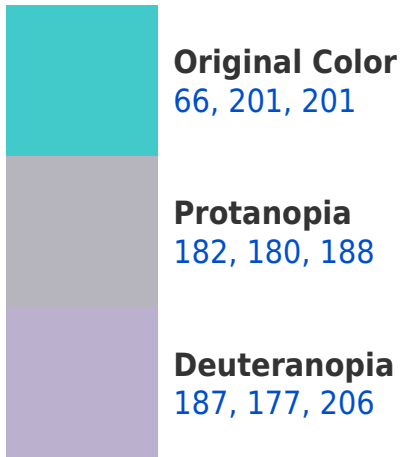

Split-complementary colors differ from the complementary color scheme. The scheme consists of three colors, the original color and two neighbors of the complement color.

242, 164, 135

66, 201, 201

240, 158, 199

201, 134, 66

99, 90, 99

163, 0, 163

36, 0, 36

Previews

White Background

This preview shows how the RGB color 66, 201, 201 looks on a white background.

Color Contrast Check

RGB 66, 201, 201 Background

This preview shows how black text looks on a background with the RGB color 66, 201, 201.

This preview shows how white text looks on a background with the RGB color 66, 201, 201.

Dichromacy

Tritanopia
74, 199, 215

Trichromacy

Original Color
66, 201, 201

Protanomaly
140, 188, 193

Deuteranomaly
143, 186, 204

Tritanomaly
71, 200, 210

Monochromacy