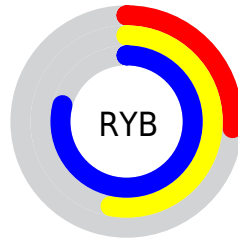

- Red (26%)
- Yellow (53%)
- Blue (79%)