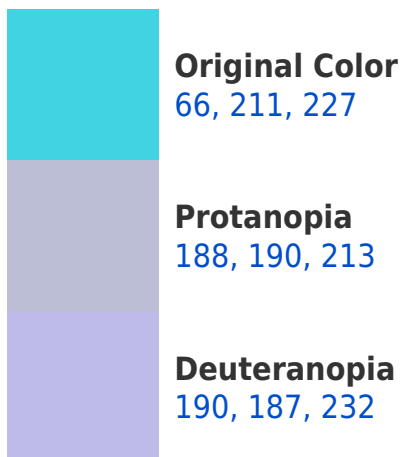

A 20% lighter version of the original color is **135, 255, 255**, and **0, 156, 172** is the 20% darker color. If you saturate the color by 10%, you get **43, 209, 227**, and if you desaturate by 10%, it is **89, 213, 227**.

227, 160, 66

115, 103, 114

179, 0, 161

51, 0, 46

Previews

White Background

This preview shows how the RGB color 66, 211, 227 looks on a white background.

Color Contrast Check

RGB 66, 211, 227 Background

This preview shows how black text looks on a background with the RGB color 66, 211, 227.

This preview shows how white text looks on a background with the RGB color 66, 211, 227.

Dichromacy

Tritanopia
67, 211, 228

Trichromacy

Original Color
66, 211, 227

Protanomaly
144, 198, 218

Deuteranomaly
145, 196, 230

Tritanomaly
67, 211, 228

Monochromacy