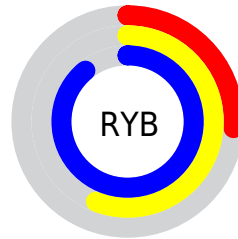

Details

The RGB color **66, 211, 227** is a light color, and the websafe version is hex **33CCCC**. The color can be described as light muted cyan. A complement of this color would be **227, 82, 66**, and the grayscale version is **169, 169, 169**.

A 20% lighter version of the original color is **135, 255, 255**, and **0, 156, 172** is the 20% darker color. If you saturate the color by 10%, you get **43, 209, 227**, and if you desaturate by 10%, it is **89, 213, 227**.

Distribution

Red (26%)

Green (83%)

Blue (89%)

Red (26%)

Yellow (56%)

Blue (89%)

Cyan (71%)