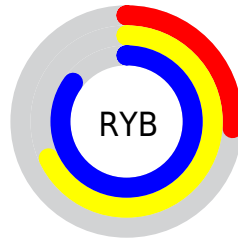

- Red (26%)
- Yellow (68%)
- Blue (85%)