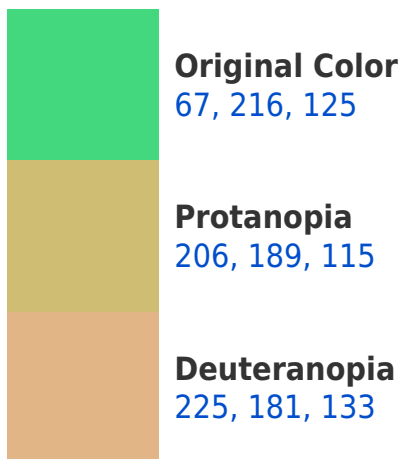

A 20% lighter version of the original color is **132, 255, 179**, and **0, 160, 74** is the 20% darker color. If you saturate the color by 10%, you get **45, 216, 112**, and if you desaturate by 10%, it is **89, 216, 138**.

216, 67, 84

107, 96, 103

171, 0, 104

43, 0, 26

Previews

White Background

This preview shows how the RGB color 67, 216, 125 looks on a white background.

Color Contrast Check

RGB 67, 216, 125 Background

This preview shows how black text looks on a background with the RGB color 67, 216, 125.

This preview shows how white text looks on a background with the RGB color 67, 216, 125.

Dichromacy

Tritanopia
101, 205, 221

Trichromacy

Original Color

67, 216, 125

Protanomaly

155, 199, 119

Deuteranomaly