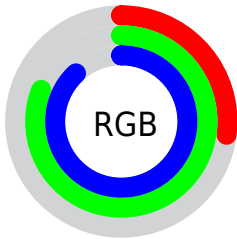

Distribution

Red (27%)

Green (81%)

Blue (88%)