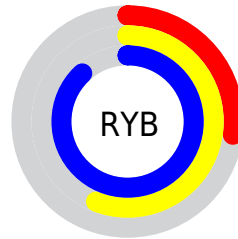

Details

The RGB color **69, 207, 224** is a light color, and the websafe version is hex **66CCCC**. The color can be described as light muted cyan. A complement of this color would be **224, 86, 69**, and the grayscale version is **167, 167, 167**.

A 20% lighter version of the original color is **136, 255, 255**, and **0, 152, 169** is the 20% darker color. If you saturate the color by 10%, you get **47, 205, 224**, and if you desaturate by 10%, it is **91, 209, 224**.

Distribution

Red (27%)

Green (81%)

Blue (88%)

Red (27%)

Yellow (56%)

Blue (88%)

Cyan (69%)