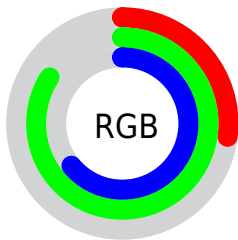

Distribution

Red (27%)

Green (84%)

Blue (64%)