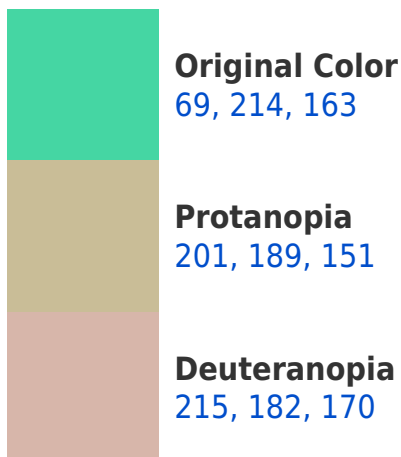

A 20% lighter version of the original color is **133, 255, 218**, and **0, 158, 111** is the 20% darker color. If you saturate the color by 10%, you get **48, 214, 155**, and if you desaturate by 10%, it is **90, 214, 171**.

214, 88, 69

107, 96, 100

171, 0, 60

43, 0, 15

Previews

White Background

This preview shows how the RGB color 69, 214, 163 looks on a white background.

Color Contrast Check

RGB 69, 214, 163 Background

This preview shows how black text looks on a background with the RGB color 69, 214, 163.

This preview shows how white text looks on a background with the RGB color 69, 214, 163.

Dichromacy

Tritanopia
94, 206, 223

Trichromacy

Original Color

69, 214, 163

Protanomaly

153, 198, 155

Deuteranomaly