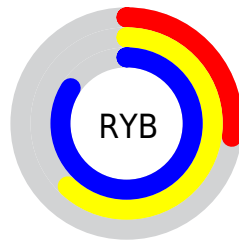

Details

The RGB color **69, 214, 163** is a light color, and the websafe version is hex **33CC99**. The color can be described as light muted spring green. A complement of this color would be **214, 69, 120**, and the grayscale version is **165, 165, 165**.

A 20% lighter version of the original color is **133, 255, 218**, and **0, 158, 111** is the 20% darker color. If you saturate the color by 10%, you get **48, 214, 155**, and if you desaturate by 10%, it is **90, 214, 171**.

Distribution

Red (27%)

Green (84%)

Blue (64%)

Red (27%)

Yellow (62%)

Blue (84%)

Cyan (68%)