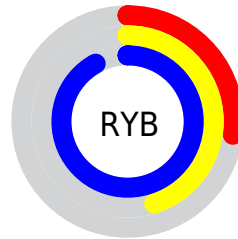

## Conversions Part 2

<b>Format</b>	<b>Color</b>
R <sub>Y</sub> B	70, 114, 234
Decimal	4621290
CIE Lab	55.56, 14.01, -57.86
CIE LCh	56, 59.537, 283.611
Yxy	23.4752, 0.1961, 0.1806
Android (android.graphics.Color)	4282811370 (0xFF4683EA)
YUV	124.5030, 53.9820, -47.7991
Hunter-Lab	48.4512, 9.1310, -65.2403

# Details

The RGB color **70, 131, 234** is a dark color, and the websafe version is hex **6699FF**. The color can be described as middle muted azure. A complement of this color would be **234, 173, 70**, and the grayscale version is **124, 124, 124**.

A 20% lighter version of the original color is **136, 183, 255**, and **0, 82, 177** is the 20% darker color. If you saturate the color by 10%, you get **47, 116, 234**, and if you desaturate by 10%, it is **93, 146, 234**.

# Distribution

Red (27%)

Green (51%)

Blue (92%)

Red (27%)

Yellow (45%)

Blue (92%)

Cyan (70%)