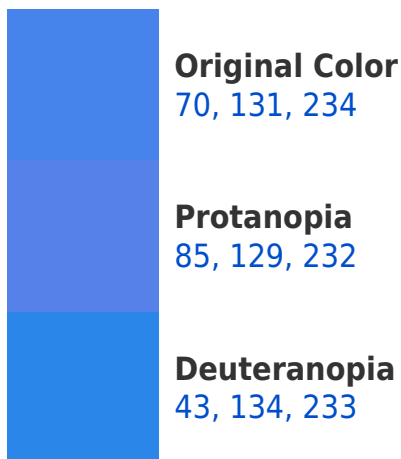

# Black Background

This preview shows how the RGB color 70, 131, 234 looks on a black background.

## RGB 70, 131, 234 Background

This preview shows how black text looks on a background with the RGB color 70, 131, 234.

This preview shows how white text looks on a background with the RGB color 70, 131, 234.

## Dichromacy

**Tritanopia**  
0, 147, 159

# Trichromacy

**Original Color**

70, 131, 234

**Protanomaly**

80, 130, 233

**Deuteranomaly**

53, 133, 233

**Tritanomaly**