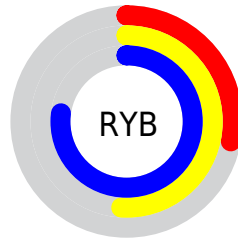

- Red (28%)
- Yellow (51%)
- Blue (77%)