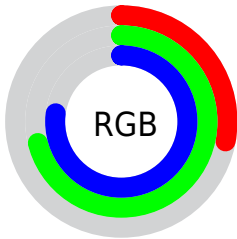

Distribution

- Red (28%)
- Green (71%)
- Blue (77%)