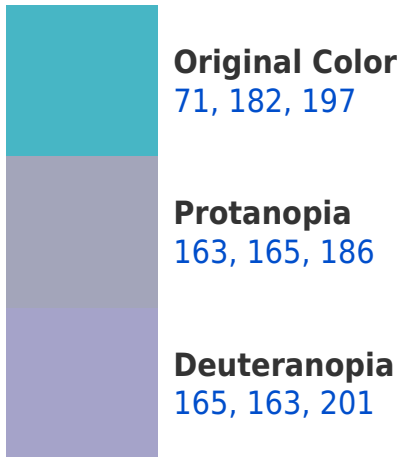

A 20% lighter version of the original color is **133, 238, 254**, and **0, 129, 143** is the 20% darker color. If you saturate the color by 10%, you get **51, 180, 197**, and if you desaturate by 10%, it is **91, 184, 197**.

197, 149, 71

99, 90, 98

163, 0, 144

36, 0, 31

Previews

White Background

This preview shows how the RGB color 71, 182, 197 looks on a white background.

Color Contrast Check

RGB 71, 182, 197 Background

This preview shows how black text looks on a background with the RGB color 71, 182, 197.

This preview shows how white text looks on a background with the RGB color 71, 182, 197.

Dichromacy

Tritanopia
71, 182, 197

Trichromacy

Original Color

71, 182, 197

Protanomaly

130, 171, 190

Deuteranomaly