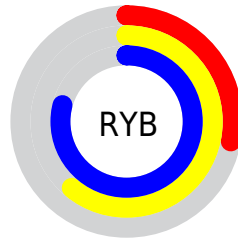

- Red (28%)
- Yellow (61%)
- Blue (79%)