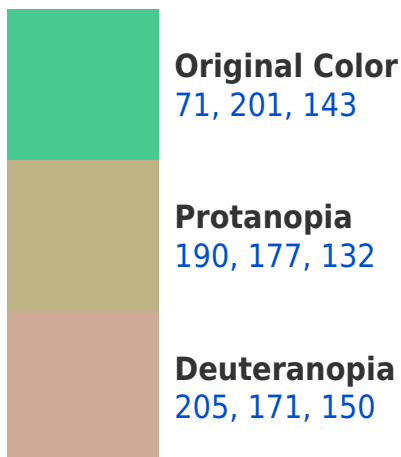

A 20% lighter version of the original color is **132, 255, 197**, and **0, 146, 92** is the 20% darker color. If you saturate the color by 10%, you get **51, 201, 134**, and if you desaturate by 10%, it is **91, 201, 152**.

201, 78, 71

99, 90, 94

163, 0, 73

36, 0, 16

Previews

White Background

This preview shows how the RGB color 71, 201, 143 looks on a white background.

Color Contrast Check

RGB 71, 201, 143 Background

This preview shows how black text looks on a background with the RGB color 71, 201, 143.

This preview shows how white text looks on a background with the RGB color 71, 201, 143.

Dichromacy

Tritanopia
95, 193, 208

Trichromacy

Original Color

71, 201, 143

Protanomaly

147, 186, 136

Deuteranomaly