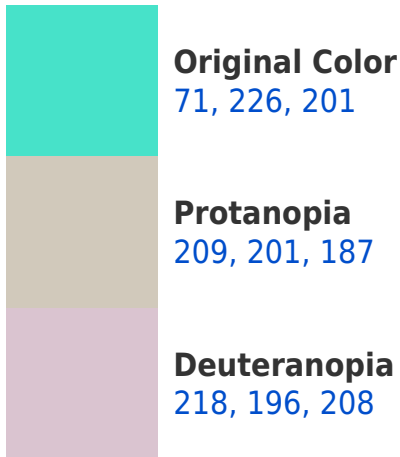

226, 123, 71

112, 101, 103

176, 0, 28

48, 0, 8

Previews

White Background

This preview shows how the RGB color 71, 226, 201 looks on a white background.

Color Contrast Check

RGB 71, 226, 201 Background

This preview shows how black text looks on a background with the RGB color 71, 226, 201.

This preview shows how white text looks on a background with the RGB color 71, 226, 201.

Dichromacy

Tritanopia
89, 221, 238

Trichromacy

Original Color

71, 226, 201

Protanomaly

159, 210, 192

Deuteranomaly

165, 207, 205

Tritanomaly

82, 223, 225

Monochromacy

Original Color

71, 226, 201

Achromatopsia

177, 177, 177