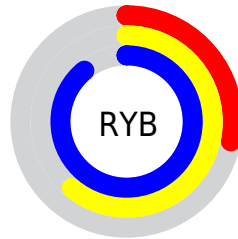

- Red (28%)
- Yellow (61%)
- Blue (89%)