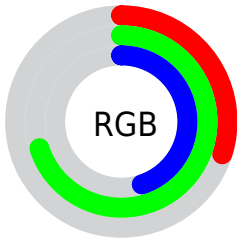

Distribution

- Red (30%)
- Green (70%)
- Blue (45%)