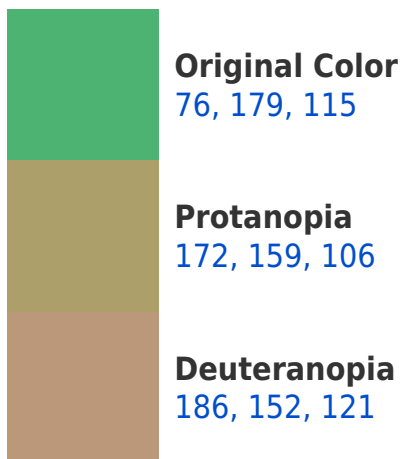

# Black Background

This preview shows how the RGB color 76, 179, 115 looks on a black background.

## RGB 76, 179, 115 Background

This preview shows how black text looks on a background with the RGB color 76, 179, 115.

This preview shows how white text looks on a background with the RGB color 76, 179, 115.

## Dichromacy

**Tritanopia**  
96, 171, 184

# Trichromacy

**Original Color**

76, 179, 115

**Protanomaly**

137, 166, 109

**Deuteranomaly**

146, 162, 119

**Tritanomaly**