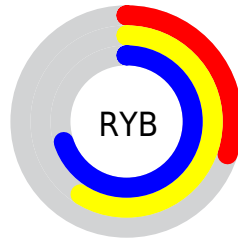

- Red (30%)
- Yellow (59%)
- Blue (70%)