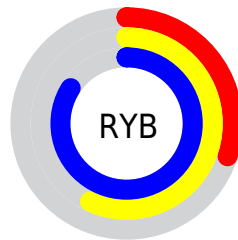

- Red (30%)
- Yellow (57%)
- Blue (84%)