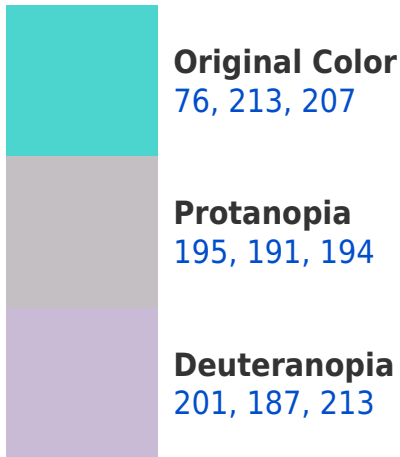

A 20% lighter version of the original color is **140, 255, 255**, and **0, 158, 153** is the 20% darker color. If you saturate the color by 10%, you get **55, 213, 206**, and if you desaturate by 10%, it is **97, 213, 208**.

213, 138, 76

107, 96, 97

171, 0, 7

43, 0, 2

Previews

White Background

This preview shows how the RGB color 76, 213, 207 looks on a white background.

Color Contrast Check

RGB 76, 213, 207 Background

This preview shows how black text looks on a background with the RGB color 76, 213, 207.

This preview shows how white text looks on a background with the RGB color 76, 213, 207.

Dichromacy

Tritanopia
86, 210, 227

Trichromacy

Original Color

76, 213, 207

Protanomaly

152, 199, 199

Deuteranomaly