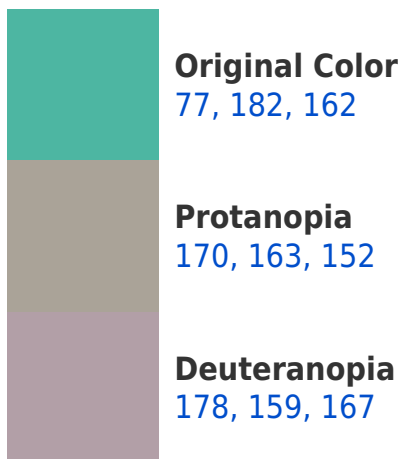

Any Text WCAG AAA ✓ Pass

If you want to check with other color combinations, try the [Color Contrast Checker](#).

RGB 77, 182, 162 Background

This preview shows how black text looks on a background with the RGB color 77, 182, 162.

This preview shows how white text looks on a background with the RGB color 77, 182, 162.

Color Blindness Simulation

Color vision deficiency is a very complex topic, and I could not describe the different causes any better than Wikipedia does, so if you want to learn more, you should check out their [article about color blindness](#).

Dichromacy

Tritanopia

88, 178, 192

Trichromacy

Original Color

77, 182, 162

Protanomaly

136, 170, 156

Deuteranomaly

141, 167, 165

Tritanomaly

84, 179, 181

Monochromacy

Original Color

77, 182, 162

Achromatopsia