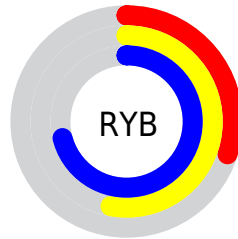

Conversions

Conversions Part 2

Format	Color
RYB	77, 135, 182
Decimal	5093026
CIELab	67.76, -35.16, 1.09
CIElCh	68, 35.175, 178.217
Yxy	37.6423, 0.2529, 0.3619
Android (android.graphics.Color)	4283283106 (0xFF4DB6A2)
YUV	148.3250, 6.7418, -62.5520
Hunter-Lab	61.3533, -30.8223, 4.2332

Details

The RGB color **77, 182, 162** is a dark color, and the websafe version is hex **66CCCC**. A complement of this color would be **182, 77, 97**, and the grayscale version is **148, 148, 148**.

A 20% lighter version of the original color is **135, 238, 217**, and **0, 128, 110** is the 20% darker color. If you saturate the color by 10%, you get **59, 182, 159**, and if you desaturate by 10%, it is **95, 182, 165**.

Distribution

- Red (30%)
- Green (71%)
- Blue (64%)

- Red (30%)
- Yellow (53%)
- Blue (71%)

- Cyan (58%)
- Magenta (0%)
- Yellow (11%)
- Black (29%)

- Cyan (70%)
- Magenta (29%)
- Yellow (36%)

Brightness & Saturation Gradients