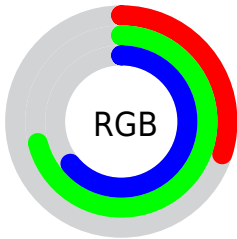

Distribution

- Red (30%)
- Green (71%)
- Blue (64%)