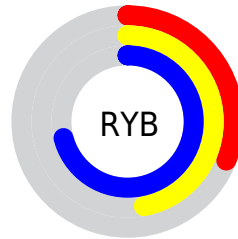

## Conversions Part 2

<b>Format</b>	<b>Color</b>
<b>RYB</b>	78, 121, 181
Decimal	5151157
CIELab	59.65, -15.08, -21.64
CIELCh	60, 26.373, 235.129
Yxy	27.7384, 0.2323, 0.2817
Android (android.graphics.Color)	4283341237 (0xFF4E99B5)
YUV	133.7670, 23.2859, -48.9077
Hunter-Lab	52.6672, -14.6443, -17.0163

# Details

The RGB color **78, 153, 181** is a dark color, and the websafe version is hex **3399CC**. A complement of this color would be **181, 106, 78**, and the grayscale version is **134, 134, 134**.

A 20% lighter version of the original color is **135, 207, 237**, and **0, 102, 128** is the 20% darker color. If you saturate the color by 10%, you get **60, 148, 181**, and if you desaturate by 10%, it is **96, 158, 181**.

# Distribution

Red (31%)

Green (60%)

Blue (71%)

Red (31%)

Yellow (47%)

Blue (71%)

Cyan (57%)