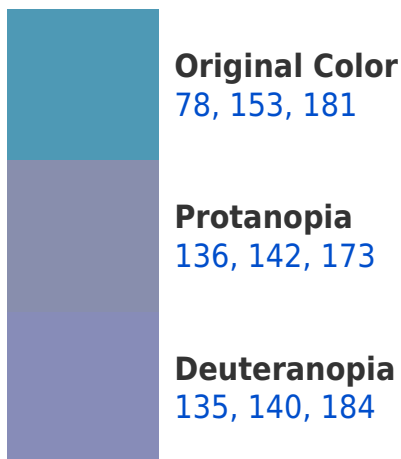

# Black Background

This preview shows how the RGB color 78, 153, 181 looks on a black background.

## RGB 78, 153, 181 Background

This preview shows how black text looks on a background with the RGB color 78, 153, 181.

This preview shows how white text looks on a background with the RGB color 78, 153, 181.

## Dichromacy

# Trichromacy

**Original Color**  
78, 153, 181

**Protanomaly**  
115, 146, 176

**Deuteranomaly**  
114, 145, 183

**Tritanomaly**  
75, 154, 173