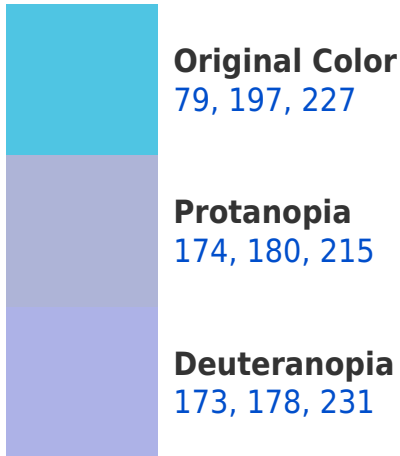

A 20% lighter version of the original color is **143, 254, 255**, and **0, 143, 172** is the 20% darker color. If you saturate the color by 10%, you get **56, 192, 227**, and if you desaturate by 10%, it is **102, 202, 227**.

227, 183, 79

115, 103, 112

179, 0, 142

51, 0, 41

Previews

White Background

This preview shows how the RGB color 79, 197, 227 looks on a white background.

Color Contrast Check

RGB 79, 197, 227 Background

This preview shows how black text looks on a background with the RGB color 79, 197, 227.

This preview shows how white text looks on a background with the RGB color 79, 197, 227.

Dichromacy

Tritanopia
73, 199, 215

Trichromacy

Original Color

79, 197, 227

Protanomaly

139, 186, 219

Deuteranomaly