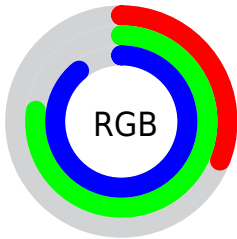

Distribution

Red (31%)

Green (77%)

Blue (89%)