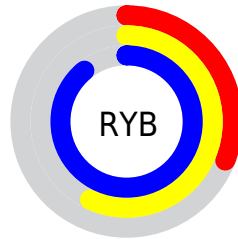

Details

The RGB color **79, 197, 227** is a light color, and the websafe version is hex **33CCFF**. The color can be described as light muted cyan. A complement of this color would be **227, 109, 79**, and the grayscale version is **165, 165, 165**.

A 20% lighter version of the original color is **143, 254, 255**, and **0, 143, 172** is the 20% darker color. If you saturate the color by 10%, you get **56, 192, 227**, and if you desaturate by 10%, it is **102, 202, 227**.

Distribution

Red (31%)

Green (77%)

Blue (89%)

Red (31%)

Yellow (57%)

Blue (89%)

Cyan (65%)