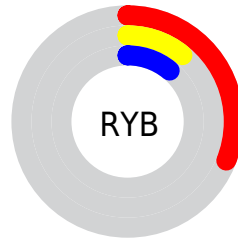

Conversions

Conversions Part 2

Format	Color
RYB	79, 27, 29
Decimal	5184285
CIELab	18.08, 24.66, 11.35
CIElCh	18, 27.150, 24.715
Yxy	2.5348, 0.4907, 0.3241
Android (android.graphics.Color)	4283374365 (0xFF4F1B1D)
YUV	42.7760, -6.7916, 31.7684
Hunter-Lab	15.9212, 15.1693, 5.7474

Details

The RGB color **79, 27, 29** is a dark color, and the websafe version is hex **663333**. A complement of this color would be **27, 79, 77**, and the grayscale version is **43, 43, 43**.

A 20% lighter version of the original color is **132, 73, 72**, and **30, 0, 1** is the 20% darker color. If you saturate the color by 10%, you get **79, 19, 21**, and if you desaturate by 10%, it is **79, 35, 37**.

Distribution

Red (31%)

Green (11%)

Blue (11%)

Red (31%)

Yellow (11%)

Blue (11%)

Cyan (0%)