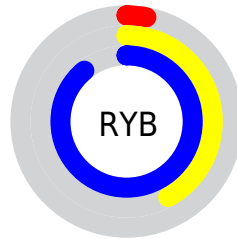

- Red (3%)
- Yellow (42%)
- Blue (89%)