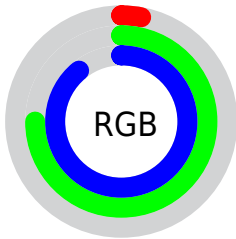

Distribution

- Red (3%)
- Green (75%)
- Blue (89%)