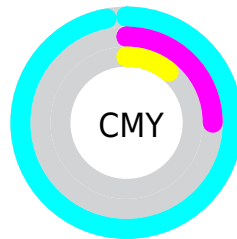

Details

The RGB color **7, 192, 227** is a dark color, and the websafe version is hex **00CCFF**. The color can be described as middle washed cyan. A complement of this color would be **227, 42, 7**, and the grayscale version is **140, 140, 140**.

A 20% lighter version of the original color is **109, 249, 255**, and **0, 138, 172** is the 20% darker color. If you saturate the color by 10%, you get **0, 191, 227**, and if you desaturate by 10%, it is **30, 196, 227**.

Distribution

- Red (3%)
- Green (75%)
- Blue (89%)

- Red (3%)
- Yellow (42%)
- Blue (89%)

- Cyan (97%)
- Magenta (15%)
- Yellow (0%)
- Black (11%)

- Cyan (97%)
- Magenta (25%)
- Yellow (11%)

Brightness & Saturation Gradients

These gradients show how the RGB color 7, 192, 227 changes by changing the brightness by 10 percent. The first figure shows a shift by +10% for each color and the second figure -10%.

Similar to the brightness gradients but the following saturation gradients show a change of the RGB color 7, 192, 227 by changing the saturation by 10% instead.