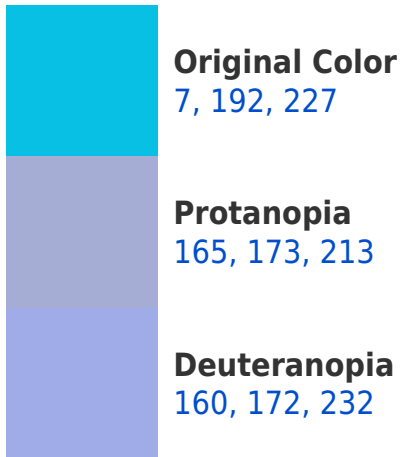

A 20% lighter version of the original color is **109, 249, 255**, and **0, 138, 172** is the 20% darker color. If you saturate the color by 10%, you get **0, 191, 227**, and if you desaturate by 10%, it is **30, 196, 227**.

Any Text WCAG AAA ✓ Pass

If you want to check with other color combinations, try the [Color Contrast Checker](#).

RGB 7, 192, 227 Background

This preview shows how black text looks on a background with the RGB color 7, 192, 227.

This preview shows how white text looks on a background with the RGB color 7, 192, 227.

Color Blindness Simulation

Color vision deficiency is a very complex topic, and I could not describe the different causes any better than Wikipedia does, so if you want to learn more, you should check out their [article about color blindness](#).

Dichromacy

Tritanopia
0, 194, 209

Trichromacy

Original Color

7, 192, 227

Protanomaly

108, 180, 218

Deuteranomaly