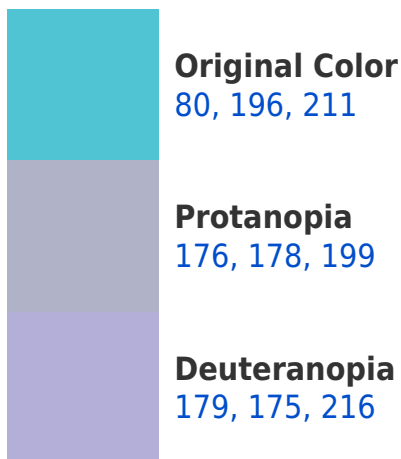

A 20% lighter version of the original color is **142, 253, 255**, and **0, 142, 156** is the 20% darker color. If you saturate the color by 10%, you get **59, 194, 211**, and if you desaturate by 10%, it is **101, 198, 211**.

211, 159, 80

105, 94, 103

168, 0, 149

41, 0, 36

Previews

White Background

This preview shows how the RGB color 80, 196, 211 looks on a white background.

Color Contrast Check

RGB 80, 196, 211 Background

This preview shows how black text looks on a background with the RGB color 80, 196, 211.

This preview shows how white text looks on a background with the RGB color 80, 196, 211.

Dichromacy

Tritanopia
80, 196, 212

Trichromacy

Original Color
80, 196, 211

Protanomaly
141, 185, 203

Deuteranomaly
143, 183, 214

Tritanomaly
80, 196, 212

Monochromacy