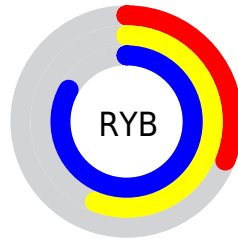

- Red (31%)
- Yellow (56%)
- Blue (83%)