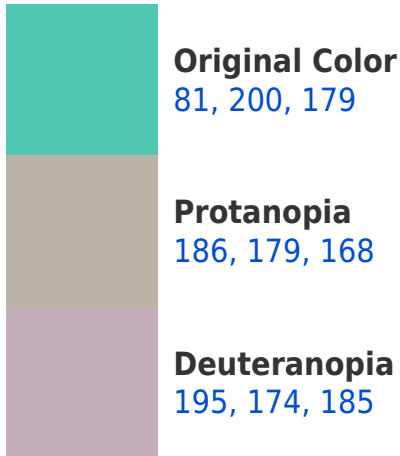

A 20% lighter version of the original color is **141, 255, 235**, and **0, 145, 126** is the 20% darker color. If you saturate the color by 10%, you get **61, 200, 175**, and if you desaturate by 10%, it is **101, 200, 183**.

200, 119, 81

99, 90, 91

163, 0, 29

36, 0, 6

Previews

White Background

This preview shows how the RGB color 81, 200, 179 looks on a white background.

Color Contrast Check

RGB 81, 200, 179 Background

This preview shows how black text looks on a background with the RGB color 81, 200, 179.

This preview shows how white text looks on a background with the RGB color 81, 200, 179.

Dichromacy

Tritanopia
93, 195, 211

Trichromacy

Original Color

81, 200, 179

Protanomaly

148, 187, 172

Deuteranomaly