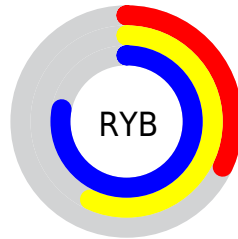

- Red (32%)
- Yellow (57%)
- Blue (78%)