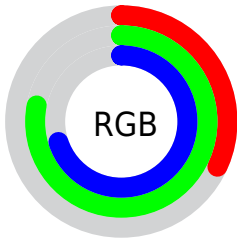

Distribution

- Red (32%)
- Green (78%)
- Blue (70%)