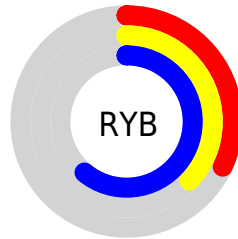

## Conversions Part 2

<b>Format</b>	<b>Color</b>
<b>R<sub>YB</sub></b>	81, 94, 155
Decimal	5333403
CIE <sub>Lab</sub>	42.25, 10.32, -33.55
CIE <sub>LCh</sub>	42, 35.101, 287.102
Yxy	12.6653, 0.2303, 0.2147
Android (android.graphics.Color)	4283523483 (0xFF51619B)
YUV	98.8280, 27.6928, -15.6352
Hunter-Lab	35.5883, 5.8558, -29.6313

# Details

The RGB color **81, 97, 155** is a dark color, and the websafe version is hex **666699**. A complement of this color would be **155, 139, 81**, and the grayscale version is **99, 99, 99**.

A 20% lighter version of the original color is **134, 147, 210**, and **26, 51, 103** is the 20% darker color. If you saturate the color by 10%, you get **66, 85, 155**, and if you desaturate by 10%, it is **96, 109, 155**.

# Distribution

- Red (32%)
- Green (38%)
- Blue (61%)

- Red (32%)
- Yellow (37%)
- Blue (61%)

- Cyan (48%)
- Magenta (37%)
- Yellow (0%)
- Black (39%)

- Cyan (68%)
- Magenta (62%)
- Yellow (39%)