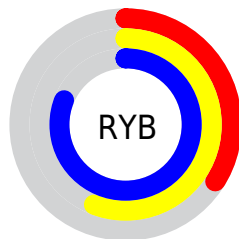

- Red (34%)
- Yellow (56%)
- Blue (81%)