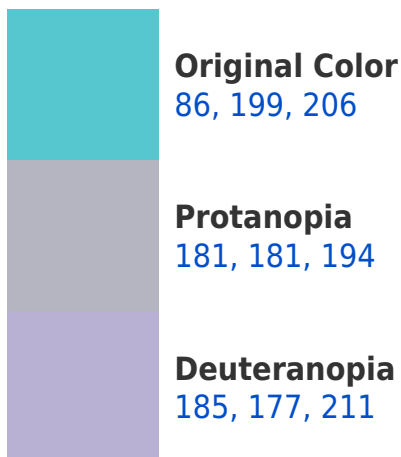

A 20% lighter version of the original color is **147, 255, 255**, and **0, 145, 152** is the 20% darker color. If you saturate the color by 10%, you get **65, 198, 206**, and if you desaturate by 10%, it is **107, 200, 206**.

206, 152, 86

102, 92, 101

166, 0, 156

38, 0, 36

Previews

White Background

This preview shows how the RGB color 86, 199, 206 looks on a white background.

Color Contrast Check

RGB 86, 199, 206 Background

This preview shows how black text looks on a background with the RGB color 86, 199, 206.

This preview shows how white text looks on a background with the RGB color 86, 199, 206.

Dichromacy

Tritanopia
89, 198, 214

Trichromacy

Original Color

86, 199, 206

Protanomaly

146, 188, 198

Deuteranomaly