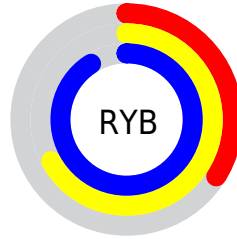

- Red (34%)
- Yellow (67%)
- Blue (91%)