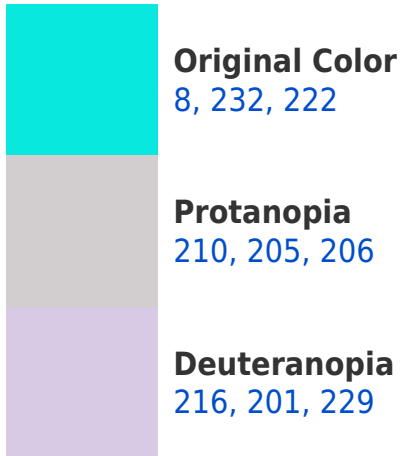

A 20% lighter version of the original color is **115, 255, 255**, and **0, 175, 167** is the 20% darker color. If you saturate the color by 10%, you get **0, 232, 222**, and if you desaturate by 10%, it is **31, 232, 223**.

Any Text WCAG AAA ✓ Pass

If you want to check with other color combinations, try the [Color Contrast Checker](#).

RGB 8, 232, 222 Background

This preview shows how black text looks on a background with the RGB color 8, 232, 222.

Dichromacy

Tritanopia
51, 228, 247

Trichromacy

Original Color

8, 232, 222

Protanomaly

137, 215, 212

Deuteranomaly

140, 212, 226

Tritanomaly

35, 229, 238

Monochromacy

Original Color

8, 232, 222

Achromatopsia

164, 164, 164