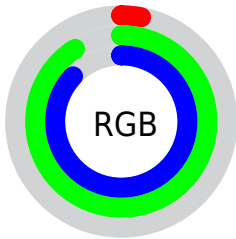

Distribution

- Red (3%)
- Green (91%)
- Blue (87%)