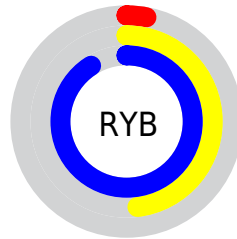

- Red (3%)
- Yellow (48%)
- Blue (91%)