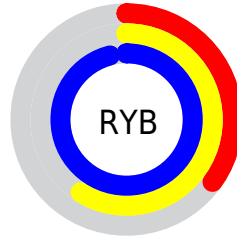

Details

The RGB color **90, 187, 245** is a light color, and the websafe version is hex **66CCFF**. The color can be described as light muted azure. A complement of this color would be **245, 148, 90**, and the grayscale version is **164, 164, 164**.

A 20% lighter version of the original color is **153, 243, 255**, and **0, 134, 188** is the 20% darker color. If you saturate the color by 10%, you get **66, 178, 245**, and if you desaturate by 10%, it is **114, 196, 245**.

Distribution

Red (35%)

Green (73%)

Blue (96%)

Red (35%)

Yellow (59%)

Blue (96%)

Cyan (63%)