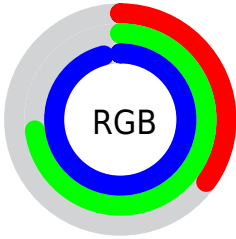

Distribution

Red (35%)

Green (73%)

Blue (96%)