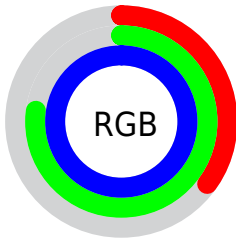

Distribution

Red (35%)

Green (77%)

Blue (99%)