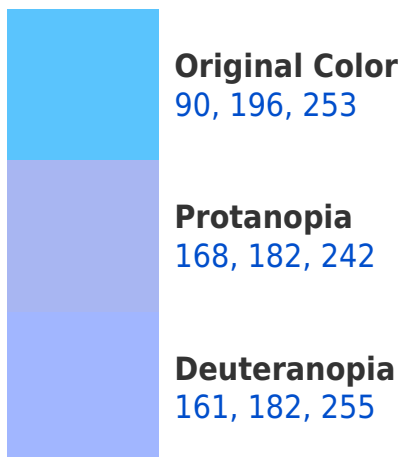

A 20% lighter version of the original color is **154, 253, 255**, and **0, 142, 196** is the 20% darker color. If you saturate the color by 10%, you get **65, 187, 253**, and if you desaturate by 10%, it is **115, 205, 253**.

Any Text WCAG AAA ✓ Pass

If you want to check with other color combinations, try the [Color Contrast Checker](#).

RGB 90, 196, 253 Background

This preview shows how black text looks on a background with the RGB color 90, 196, 253.

This preview shows how white text looks on a background with the RGB color 90, 196, 253.

Color Blindness Simulation

Color vision deficiency is a very complex topic, and I could not describe the different causes any better than Wikipedia does, so if you want to learn more, you should check out their [article about color blindness](#).

Dichromacy

Tritanopia
72, 202, 219

Trichromacy

Original Color
90, 196, 253

Protanomaly
140, 187, 246

Deuteranomaly
135, 187, 254

Tritanomaly
79, 200, 231

Monochromacy