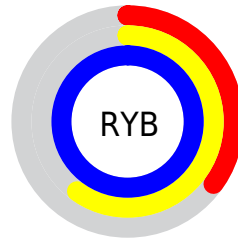

Details

The RGB color **90, 196, 253** is a light color, and the websafe version is hex **66CCFF**. The color can be described as light muted cyan. A complement of this color would be **253, 147, 90**, and the grayscale version is **170, 170, 170**.

A 20% lighter version of the original color is **154, 253, 255**, and **0, 142, 196** is the 20% darker color. If you saturate the color by 10%, you get **65, 187, 253**, and if you desaturate by 10%, it is **115, 205, 253**.

Distribution

Red (35%)

Green (77%)

Blue (99%)

Red (35%)

Yellow (60%)

Blue (99%)

Cyan (64%)