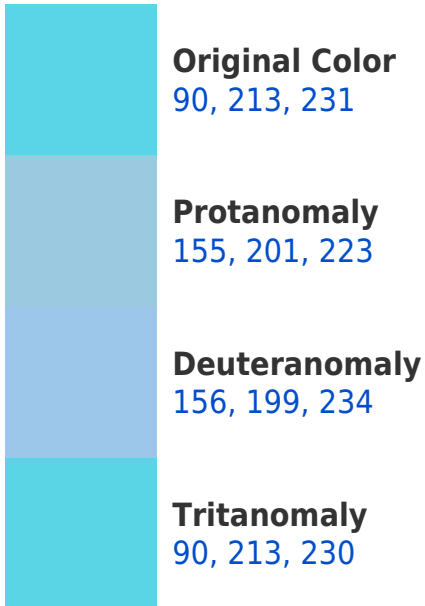

A 20% lighter version of the original color is **153, 255, 255**, and **0, 158, 175** is the 20% darker color. If you saturate the color by 10%, you get **67, 210, 231**, and if you desaturate by 10%, it is **113, 216, 231**.

RGB 90, 213, 231 Background

This preview shows how black text looks on a background with the RGB color 90, 213, 231.

This preview shows how white text looks on a background with the RGB color 90, 213, 231.

Color Blindness Simulation

Color vision deficiency is a very complex topic, and I could not describe the different causes any better than Wikipedia does, so if you want to learn more, you should check out their [article about color blindness](#).

Dichromacy

Tritanopia
90, 213, 230

Trichromacy

Monochromacy

CSS Examples

Text

The CSS property to change the color of the text to RGB 90, 213, 231 is called "color". The color property can be set on classes, ids or directly on the HTML element.