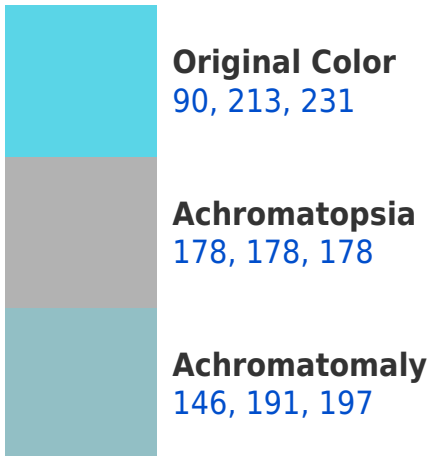

231, 177, 90

115, 103, 113

179, 0, 156

51, 0, 44

Previews

White Background

This preview shows how the RGB color 90, 213, 231 looks on a white background.

Color Contrast Check

RGB 90, 213, 231 Background

This preview shows how black text looks on a background with the RGB color 90, 213, 231.

This preview shows how white text looks on a background with the RGB color 90, 213, 231.

Dichromacy

Tritanopia
90, 213, 230

Trichromacy

Monochromacy

CSS Examples

Text

The CSS property to change the color of the text to RGB 90, 213, 231 is called "color". The color property can be set on classes, ids or directly on the HTML element.

This example shows how text in the color rgb(90, 213, 231) looks like.

```
.text, #text, p{  
    color:rgb(90, 213, 231)  
}
```

If you want to add a text shadow in that color use the text-shadow property, you can generate a text shadow directly with our [CSS Text Shadow Generator](#).