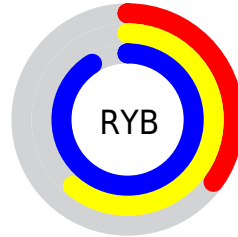

Conversions

Conversions Part 2

Format	Color
RYB	90, 156, 231
Decimal	5952999
CIELab	79.35, -28.83, -19.10
CIELCh	79, 34.583, 213.525
Yxy	55.5317, 0.2331, 0.3050
Android (android.graphics.Color)	4284143079 (0xFF5AD5E7)
YUV	178.2750, 25.9934, -77.4172
Hunter-Lab	74.5196, -28.7641, -14.7356

Details

The RGB color **90, 213, 231** is a light color, and the websafe version is hex **66CCCC**. The color can be described as light muted cyan. A complement of this color would be **231, 108, 90**, and the grayscale version is **178, 178, 178**.

A 20% lighter version of the original color is **153, 255, 255**, and **0, 158, 175** is the 20% darker color. If you saturate the color by 10%, you get **67, 210, 231**, and if you desaturate by 10%, it is **113, 216, 231**.

Distribution

Red (35%)

Green (84%)

Blue (91%)

Red (35%)

Yellow (61%)

Blue (91%)

Cyan (61%)