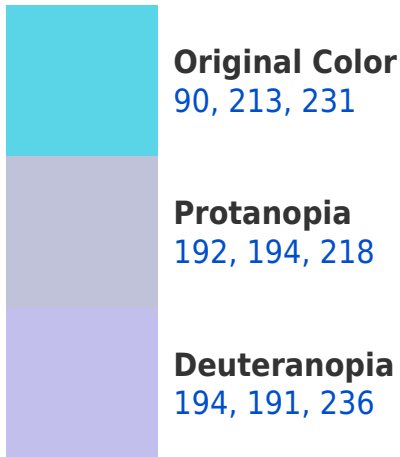

Color Blindness Simulation

Color vision deficiency is a very complex topic, and I could not describe the different causes any better than Wikipedia does, so if you want to learn more, you should check out their [article about color blindness](#).

Dichromacy