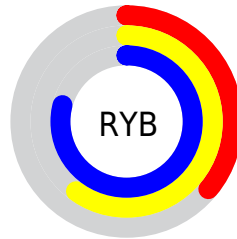

- Red (36%)
- Yellow (60%)
- Blue (79%)