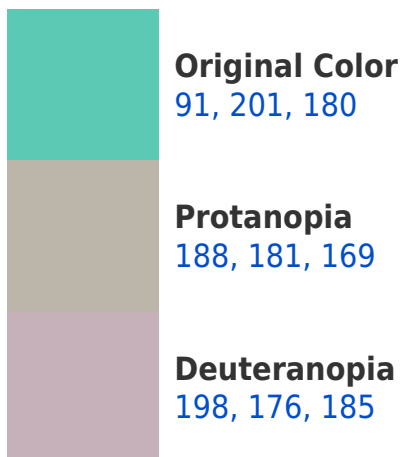

A 20% lighter version of the original color is **149, 255, 236**, and **18, 146, 127** is the 20% darker color. If you saturate the color by 10%, you get **71, 201, 176**, and if you desaturate by 10%, it is **111, 201, 184**.

201, 124, 91

99, 90, 91

163, 0, 31

36, 0, 7

Previews

White Background

This preview shows how the RGB color 91, 201, 180 looks on a white background.

Color Contrast Check

RGB 91, 201, 180 Background

This preview shows how black text looks on a background with the RGB color 91, 201, 180.

This preview shows how white text looks on a background with the RGB color 91, 201, 180.

Dichromacy

Tritanopia
102, 196, 212

Trichromacy

Original Color

91, 201, 180

Protanomaly

153, 188, 173

Deuteranomaly