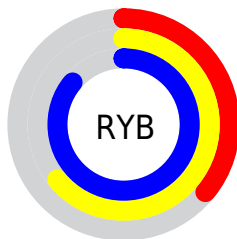

- Red (36%)
- Yellow (64%)
- Blue (86%)