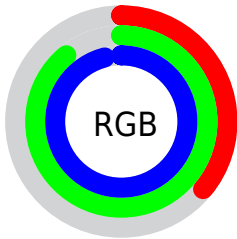

Distribution

- Red (36%)
- Green (89%)
- Blue (96%)