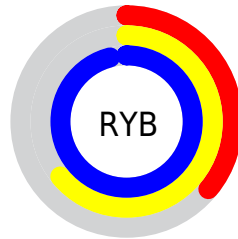

- Red (36%)
- Yellow (64%)
- Blue (96%)