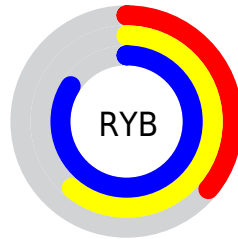

- Red (36%)
- Yellow (61%)
- Blue (84%)