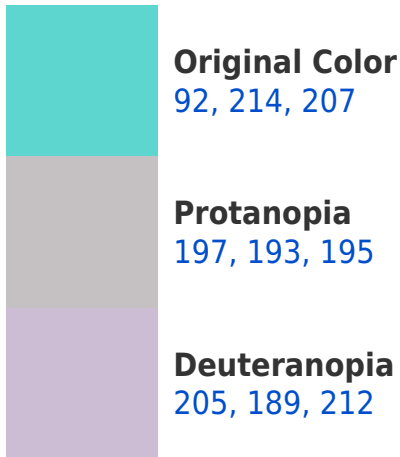

A 20% lighter version of the original color is **153, 255, 255**, and **1, 159, 153** is the 20% darker color. If you saturate the color by 10%, you get **71, 214, 206**, and if you desaturate by 10%, it is **113, 214, 208**.

214, 145, 92

107, 96, 97

171, 0, 10

43, 0, 2

Previews

White Background

This preview shows how the RGB color 92, 214, 207 looks on a white background.

Color Contrast Check

RGB 92, 214, 207 Background

This preview shows how black text looks on a background with the RGB color 92, 214, 207.

This preview shows how white text looks on a background with the RGB color 92, 214, 207.

Dichromacy

Tritanopia
100, 211, 228

Trichromacy

Original Color

92, 214, 207

Protanomaly

159, 201, 199

Deuteranomaly