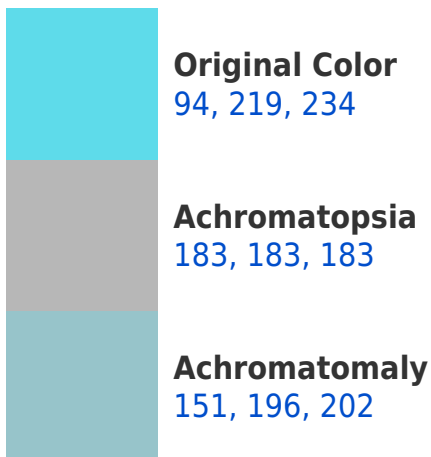

234, 178, 94

117, 106, 116

181, 0, 162

54, 0, 48

Previews

White Background

This preview shows how the RGB color 94, 219, 234 looks on a white background.

Color Contrast Check

RGB 94, 219, 234 Background

This preview shows how black text looks on a background with the RGB color 94, 219, 234.

This preview shows how white text looks on a background with the RGB color 94, 219, 234.

Dichromacy

Tritanopia
95, 219, 236

Trichromacy

Monochromacy

CSS Examples

Text

The CSS property to change the color of the text to RGB 94, 219, 234 is called "color". The color property can be set on classes, ids or directly on the HTML element.

This example shows how text in the color rgb(94, 219, 234) looks like.

```
.text, #text, p{  
    color:rgb(94, 219, 234)  
}
```

If you want to add a text shadow in that color use the text-shadow property, you can generate a text shadow directly with our [CSS Text Shadow Generator](#).