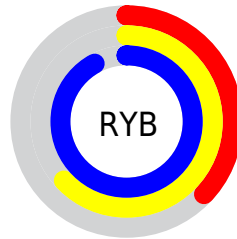

- Red (37%)
- Yellow (63%)
- Blue (92%)