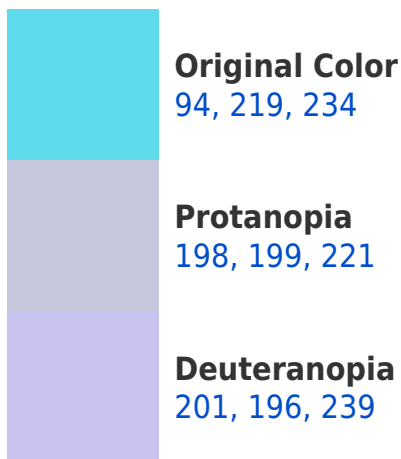

Color Blindness Simulation

Color vision deficiency is a very complex topic, and I could not describe the different causes any better than Wikipedia does, so if you want to learn more, you should check out their [article about color blindness](#).

Dichromacy