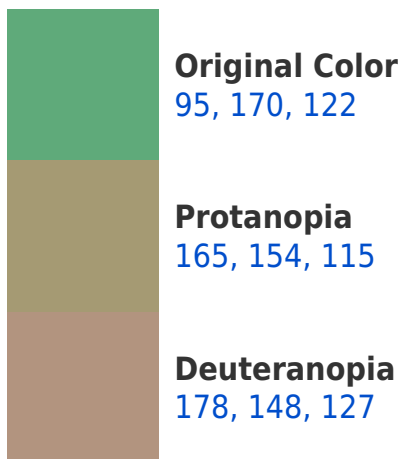

# Black Background

This preview shows how the RGB color 95, 170, 122 looks on a black background.

## RGB 95, 170, 122 Background

This preview shows how black text looks on a background with the RGB color 95, 170, 122.

This preview shows how white text looks on a background with the RGB color 95, 170, 122.

## Dichromacy

**Tritanopia**  
108, 163, 176

# Trichromacy

**Original Color**

95, 170, 122

**Protanomaly**

140, 160, 118

**Deuteranomaly**

148, 156, 125

**Tritanomaly**