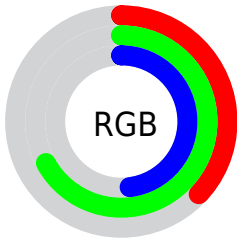

Distribution

- Red (37%)
- Green (67%)
- Blue (48%)