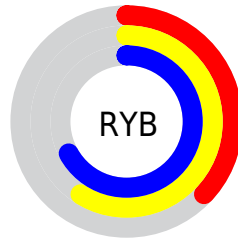

- Red (37%)
- Yellow (59%)
- Blue (67%)