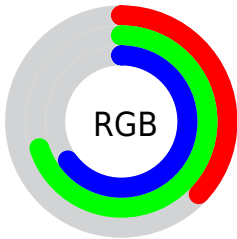

Distribution

- Red (37%)
- Green (70%)
- Blue (65%)