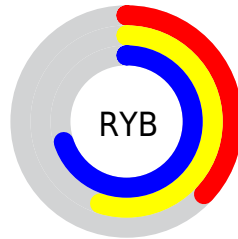

Conversions

Conversions Part 2

Format	Color
RYB	95, 141, 179
Decimal	6271909
CIELab	67.57, -28.98, -0.76
CIELCh	68, 28.994, 181.500
Yxy	37.3897, 0.2597, 0.3515
Android (android.graphics.Color)	4284461989 (0xFF5FB3A5)
YUV	152.2880, 6.2670, -50.2416
Hunter-Lab	61.1471, -26.3475, 2.7011

Details

The RGB color **95, 179, 165** is a dark color, and the websafe version is hex **66CCCC**. A complement of this color would be **179, 95, 109**, and the grayscale version is **152, 152, 152**.

A 20% lighter version of the original color is **150, 235, 220**, and **37, 126, 113** is the 20% darker color. If you saturate the color by 10%, you get **77, 179, 162**, and if you desaturate by 10%, it is **113, 179, 168**.

Distribution

- Red (37%)
- Green (70%)
- Blue (65%)

- Red (37%)
- Yellow (55%)
- Blue (70%)

- Cyan (47%)
- Magenta (0%)
- Yellow (8%)
- Black (30%)

- Cyan (63%)
- Magenta (30%)
- Yellow (35%)

Brightness & Saturation Gradients