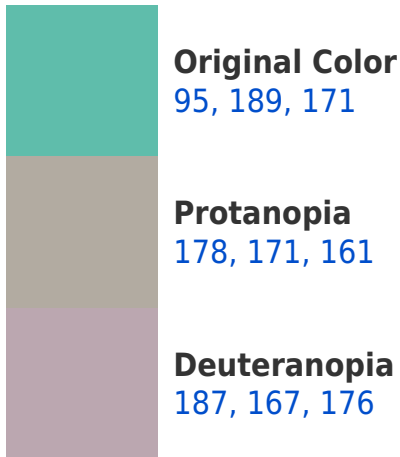

# Black Background

This preview shows how the RGB color 95, 189, 171 looks on a black background.

## RGB 95, 189, 171 Background

This preview shows how black text looks on a background with the RGB color 95, 189, 171.

This preview shows how white text looks on a background with the RGB color 95, 189, 171.

## Dichromacy

**Tritanopia**  
104, 185, 200

# Trichromacy

**Original Color**

95, 189, 171

**Protanomaly**

148, 178, 165

**Deuteranomaly**

154, 175, 174

**Tritanomaly**