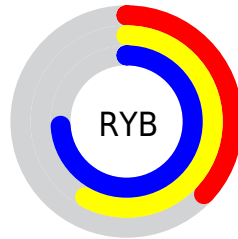

# Details

The RGB color **95, 189, 171** is a dark color, and the websafe version is hex **66CCCC**. A complement of this color would be **189, 95, 113**, and the grayscale version is **159, 159, 159**.

A 20% lighter version of the original color is **151, 246, 226**, and **33, 135, 119** is the 20% darker color. If you saturate the color by 10%, you get **76, 189, 167**, and if you desaturate by 10%, it is **114, 189, 175**.

# Distribution

Red (37%)

Green (74%)

Blue (67%)

Red (37%)

Yellow (58%)

Blue (74%)

Cyan (50%)