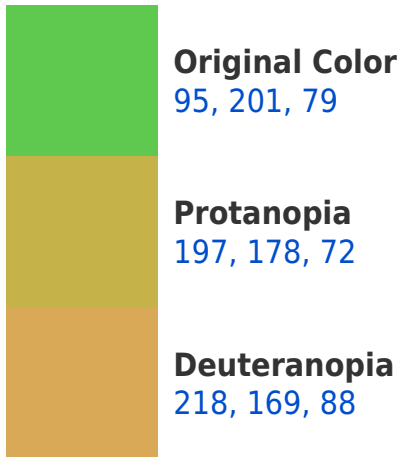

# Black Background

This preview shows how the RGB color 95, 201, 79 looks on a black background.

## RGB 95, 201, 79 Background

This preview shows how black text looks on a background with the RGB color 95, 201, 79.

This preview shows how white text looks on a background with the RGB color 95, 201, 79.

## Dichromacy

**Tritanopia**  
121, 188, 204

# Trichromacy

**Original Color**

95, 201, 79

**Protanomaly**

160, 186, 75

**Deuteranomaly**

173, 181, 85

**Tritanomaly**