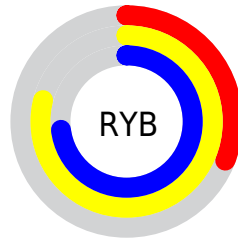

- Red (31%)
- Yellow (79%)
- Blue (73%)