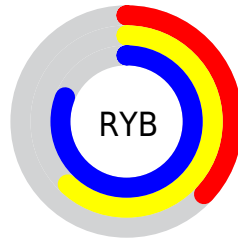

- Red (37%)
- Yellow (62%)
- Blue (81%)