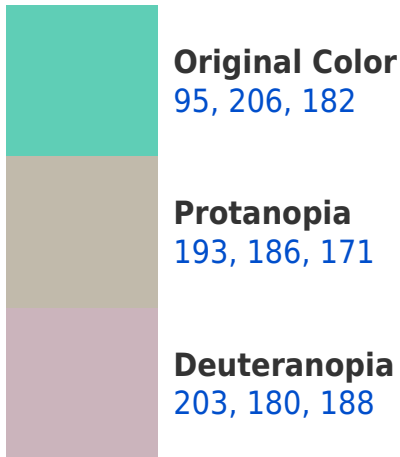

# Black Background

This preview shows how the RGB color 95, 206, 182 looks on a black background.

## RGB 95, 206, 182 Background

This preview shows how black text looks on a background with the RGB color 95, 206, 182.

This preview shows how white text looks on a background with the RGB color 95, 206, 182.

## Dichromacy

**Tritanopia**  
107, 201, 217

# Trichromacy

**Original Color**

95, 206, 182

**Protanomaly**

157, 193, 175

**Deuteranomaly**

164, 189, 186

**Tritanomaly**