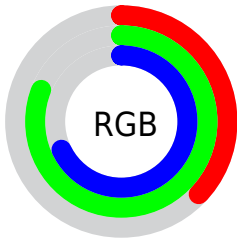

Distribution

- Red (37%)
- Green (81%)
- Blue (68%)