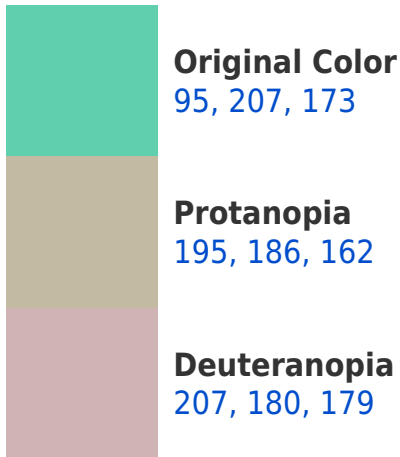

A 20% lighter version of the original color is **153, 255, 228**, and **26, 152, 121** is the 20% darker color. If you saturate the color by 10%, you get **74, 207, 167**, and if you desaturate by 10%, it is **116, 207, 179**.

207, 116, 95

105, 94, 97

168, 0, 51

41, 0, 12

Previews

White Background

This preview shows how the RGB color 95, 207, 173 looks on a white background.

Color Contrast Check

RGB 95, 207, 173 Background

This preview shows how black text looks on a background with the RGB color 95, 207, 173.

This preview shows how white text looks on a background with the RGB color 95, 207, 173.

Dichromacy

Tritanopia
109, 201, 217

Trichromacy

Original Color

95, 207, 173

Protanomaly

159, 194, 166

Deuteranomaly