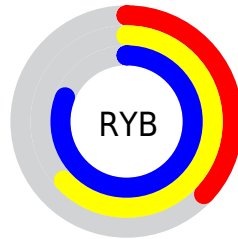

- Red (37%)
- Yellow (63%)
- Blue (81%)