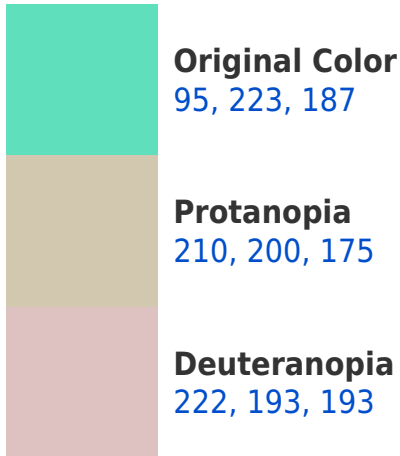

A 20% lighter version of the original color is **155, 255, 243**, and **15, 167, 134** is the 20% darker color. If you saturate the color by 10%, you get **73, 223, 181**, and if you desaturate by 10%, it is **117, 223, 193**.

223, 123, 95

112, 101, 104

176, 0, 49

48, 0, 14

Previews

White Background

This preview shows how the RGB color 95, 223, 187 looks on a white background.

Color Contrast Check

RGB 95, 223, 187 Background

This preview shows how black text looks on a background with the RGB color 95, 223, 187.

This preview shows how white text looks on a background with the RGB color 95, 223, 187.

Dichromacy

Tritanopia
111, 216, 234

Trichromacy

Original Color
95, 223, 187

Protanomaly
168, 208, 179

Deuteranomaly
176, 204, 191

Tritanomaly
105, 219, 217

Monochromacy