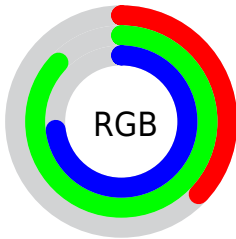

Distribution

- Red (37%)
- Green (87%)
- Blue (73%)