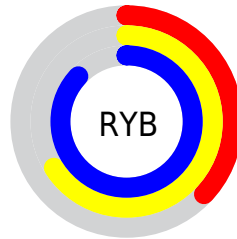

- Red (37%)
- Yellow (66%)
- Blue (87%)