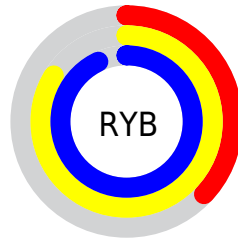

Details

The RGB color **95, 236, 122** is a dark color, and the websafe version is hex **66FF99**. The color can be described as middle muted spring green. A complement of this color would be **236, 95, 209**, and the grayscale version is **181, 181, 181**.

A 20% lighter version of the original color is **157, 255, 176**, and **0, 179, 70** is the 20% darker color. If you saturate the color by 10%, you get **71, 236, 103**, and if you desaturate by 10%, it is **119, 236, 141**.

Distribution

Red (37%)

Green (93%)

Blue (48%)

Red (37%)

Yellow (84%)

Blue (93%)

Cyan (60%)