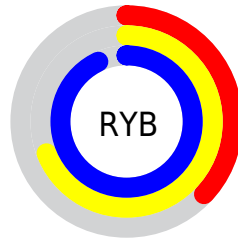

- Red (37%)
- Yellow (69%)
- Blue (93%)