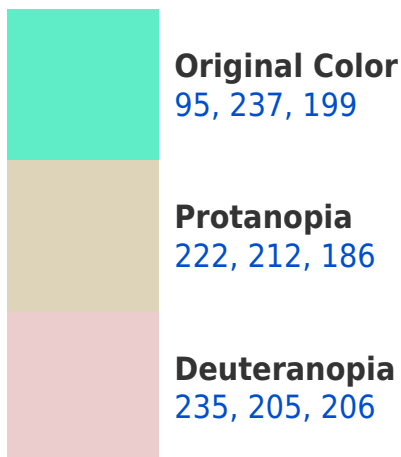

A 20% lighter version of the original color is **157, 255, 255**, and **0, 180, 145** is the 20% darker color. If you saturate the color by 10%, you get **71, 237, 193**, and if you desaturate by 10%, it is **119, 237, 205**.

RGB 95, 237, 199 Background

This preview shows how black text looks on a background with the RGB color 95, 237, 199.

This preview shows how white text looks on a background with the RGB color 95, 237, 199.

Dichromacy

Tritanopia
113, 230, 249

Trichromacy

Original Color

95, 237, 199

Protanomaly

176, 221, 191

Deuteranomaly

184, 217, 203

Tritanomaly

106, 233, 231

Monochromacy

Original Color

95, 237, 199

Achromatopsia

190, 190, 190