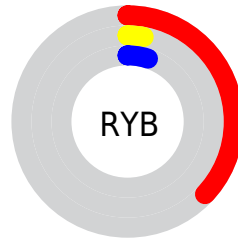

Conversions

Conversions Part 2

Format	Color
RYB	95, 7, 12
Decimal	6227724
CIELab	18.42, 37.26, 23.23
CIELCh	18, 43.910, 31.941
Yxy	2.6114, 0.6025, 0.3236
Android (android.graphics.Color)	4284417804 (0xFF5F070C)
YUV	33.8820, -10.7878, 53.6005
Hunter-Lab	16.1598, 25.4217, 9.1265

Details

The RGB color **95, 7, 12** is a dark color, and the websafe version is hex **660000**. A complement of this color would be **7, 95, 90**, and the grayscale version is **34, 34, 34**.

A 20% lighter version of the original color is **152, 62, 55**, and **43, 0, 1** is the 20% darker color. If you saturate the color by 10%, you get **95, 0, 5**, and if you desaturate by 10%, it is **95, 16, 21**.

Distribution

Red (37%)

Green (3%)

Blue (5%)

Red (37%)

Yellow (3%)

Blue (5%)

Cyan (0%)