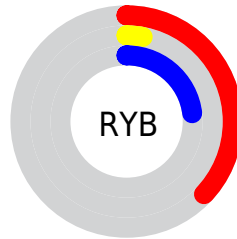

Conversions

Conversions Part 2

Format	Color
RYB	95, 7, 59
Decimal	6227771
CIELab	19.64, 40.76, -7.20
CIELCh	20, 41.387, 349.984
Yxy	2.9006, 0.4333, 0.2251
Android (android.graphics.Color)	4284417851 (0xFF5F073B)
YUV	39.2400, 9.7417, 48.9015
Hunter-Lab	17.0312, 28.7274, -3.4068

Details

The RGB color **95, 7, 59** is a dark color, and the websafe version is hex **660033**. A complement of this color would be **7, 95, 43**, and the grayscale version is **39, 39, 39**.

A 20% lighter version of the original color is **149, 63, 106**, and **47, 0, 17** is the 20% darker color. If you saturate the color by 10%, you get **95, 0, 56**, and if you desaturate by 10%, it is **95, 16, 63**.

Distribution

- Red (37%)
- Green (3%)
- Blue (23%)

- Red (37%)
- Yellow (3%)
- Blue (23%)

- Cyan (0%)
- Magenta (93%)
- Yellow (38%)
- Black (63%)

- Cyan (63%)
- Magenta (97%)
- Yellow (77%)

Brightness & Saturation Gradients