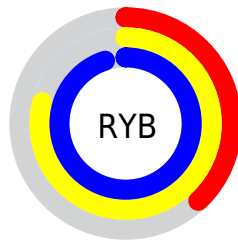

- Red (38%)
- Yellow (79%)
- Blue (95%)