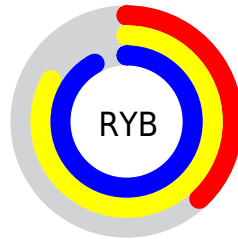

Details

The RGB color **97, 234, 124** is a light color, and the websafe version is hex **66FF99**. A complement of this color would be **234, 97, 207**, and the grayscale version is **181, 181, 181**.

A 20% lighter version of the original color is **158, 255, 178**, and **12, 177, 72** is the 20% darker color. If you saturate the color by 10%, you get **74, 234, 105**, and if you desaturate by 10%, it is **120, 234, 143**.

Distribution

Red (38%)

Green (92%)

Blue (49%)

Red (38%)

Yellow (83%)

Blue (92%)

Cyan (59%)