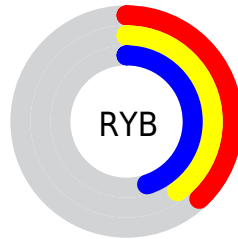

Conversions

Conversions Part 2

Format	Color
R_{YB}	98, 102, 115
Decimal	6449011
CIE _{Lab}	43.56, 0.78, -7.38
CIE _{LCh}	44, 7.420, 276.012
Yxy	13.5350, 0.2906, 0.3030
Android (android.graphics.Color)	4284639091 (0xFF626773)
YUV	102.8730, 5.9786, -4.2736
Hunter-Lab	36.7899, -1.3964, -3.4940

Details

The RGB color **98, 103, 115** is a dark color, and the websafe version is hex **666666**. A complement of this color would be **115, 110, 98**, and the grayscale version is **103, 103, 103**.

A 20% lighter version of the original color is **149, 154, 167**, and **51, 56, 67** is the 20% darker color. If you saturate the color by 10%, you get **87, 95, 115**, and if you desaturate by 10%, it is **110, 111, 115**.

Distribution

- Red (38%)
- Green (40%)
- Blue (45%)

- Red (38%)
- Yellow (40%)
- Blue (45%)

- Cyan (15%)
- Magenta (10%)
- Yellow (0%)
- Black (55%)

- Cyan (62%)
- Magenta (60%)
- Yellow (55%)

Brightness & Saturation Gradients