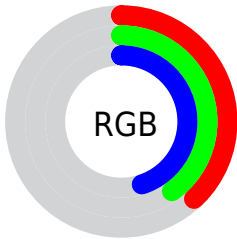

Distribution

- Red (38%)
- Green (40%)
- Blue (45%)