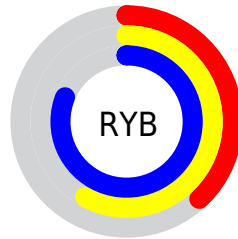

- Red (38%)
- Yellow (58%)
- Blue (81%)