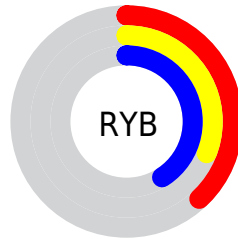

Conversions

Conversions Part 2

Format	Color
RYB	98, 79, 105
Decimal	6442857
CIELab	36.38, 13.23, -12.04
CIElCh	36, 17.888, 317.694
Yxy	9.2086, 0.3037, 0.2694
Android (android.graphics.Color)	4284632937 (0xFF624F69)
YUV	87.6450, 8.5560, 9.0813
Hunter-Lab	30.3456, 7.9692, -7.2738

Details

The RGB color **98, 79, 105** is a dark color, and the websafe version is hex **666699**. A complement of this color would be **86, 105, 79**, and the grayscale version is **88, 88, 88**.

A 20% lighter version of the original color is **149, 128, 156**, and **51, 34, 58** is the 20% darker color. If you saturate the color by 10%, you get **95, 69, 105**, and if you desaturate by 10%, it is **101, 90, 105**.

Distribution

Red (38%)

Green (31%)

Blue (41%)

Red (38%)

Yellow (31%)

Blue (41%)

Cyan (7%)