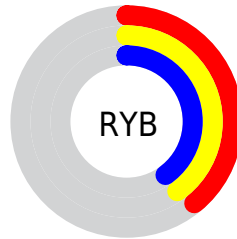

Conversions

Conversions Part 2

Format	Color
R_{YB}	99, 101, 103
Decimal	6514279
CIE _{Lab}	42.97, -0.95, -0.97
CIE _{LCh}	43, 1.358, 225.828
Yxy	13.1347, 0.3071, 0.3268
Android (android.graphics.Color)	4284704359 (0xFF636667)
YUV	101.2170, 0.8790, -1.9443
Hunter-Lab	36.2418, -2.6201, 1.2936

Details

The RGB color **99, 102, 103** is a dark color, and the websafe version is hex **666666**. A complement of this color would be **103, 100, 99**, and the grayscale version is **101, 101, 101**.

A 20% lighter version of the original color is **150, 153, 154**, and **53, 55, 56** is the 20% darker color. If you saturate the color by 10%, you get **89, 99, 103**, and if you desaturate by 10%, it is **109, 105, 103**.

Distribution

- Red (39%)
- Green (40%)
- Blue (40%)

- Red (39%)
- Yellow (40%)
- Blue (40%)

- Cyan (4%)
- Magenta (1%)
- Yellow (0%)
- Black (60%)

- Cyan (61%)
- Magenta (60%)
- Yellow (60%)

Brightness & Saturation Gradients