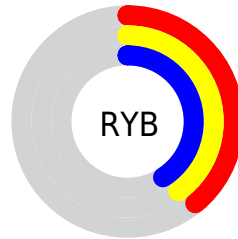

Conversions

Conversions Part 2

Format	Color
RYB	99, 101, 105
Decimal	6514281
CIELab	43.03, -0.52, -2.10
CIElCh	43, 2.161, 256.199
Yxy	13.1753, 0.3045, 0.3223
Android (android.graphics.Color)	4284704361 (0xFF636669)
YUV	101.4450, 1.7526, -2.1443
Hunter-Lab	36.2978, -2.3123, 0.4959

Details

The RGB color **99, 102, 105** is a dark color, and the websafe version is hex **666666**. A complement of this color would be **105, 102, 99**, and the grayscale version is **101, 101, 101**.

A 20% lighter version of the original color is **150, 153, 156**, and **53, 55, 58** is the 20% darker color. If you saturate the color by 10%, you get **89, 97, 105**, and if you desaturate by 10%, it is **110, 107, 105**.

Distribution

Red (39%)

Green (40%)

Blue (41%)

Red (39%)

Yellow (40%)

Blue (41%)

Cyan (6%)