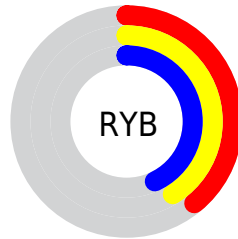

Conversions

Conversions Part 2

Format	Color
R_{YB}	99, 105, 110
Decimal	6516331
CIE Lab	45.45, -4.80, 0.25
CIE LCh	45, 4.806, 177.074
Yxy	14.8660, 0.3018, 0.3355
Android (android.graphics.Color)	4284706411 (0xFF636E6B)
YUV	106.3690, 0.3111, -6.4626
Hunter-Lab	38.5565, -5.5517, 2.2713

Details

The RGB color **99, 110, 107** is a dark color, and the websafe version is hex **666666**. A complement of this color would be **110, 99, 102**, and the grayscale version is **106, 106, 106**.

A 20% lighter version of the original color is **150, 162, 158**, and **52, 62, 60** is the 20% darker color. If you saturate the color by 10%, you get **88, 110, 104**, and if you desaturate by 10%, it is **110, 110, 110**.

Distribution

- Red (39%)
- Green (43%)
- Blue (42%)

- Red (39%)
- Yellow (41%)
- Blue (43%)

- Cyan (10%)
- Magenta (0%)
- Yellow (3%)
- Black (57%)

- Cyan (61%)
- Magenta (57%)
- Yellow (58%)

Brightness & Saturation Gradients