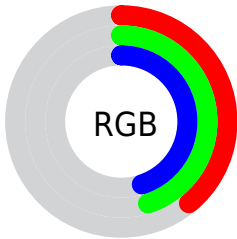

Distribution

- Red (39%)
- Green (45%)
- Blue (45%)