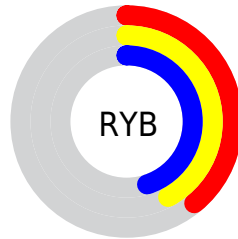

Conversions

Conversions Part 2

Format	Color
R _Y B	99, 107, 116
Decimal	6517620
CIE Lab	47.20, -5.70, -2.56
CIE LCh	47, 6.252, 204.214
Yxy	16.1751, 0.2916, 0.3268
Android (android.graphics.Color)	4284707700 (0xFF637374)
YUV	110.3300, 2.7953, -9.9364
Hunter-Lab	40.2182, -6.3432, 0.3129

Details

The RGB color **99, 115, 116** is a dark color, and the websafe version is hex **666666**. A complement of this color would be **116, 100, 99**, and the grayscale version is **110, 110, 110**.

A 20% lighter version of the original color is **150, 167, 168**, and **52, 67, 68** is the 20% darker color. If you saturate the color by 10%, you get **87, 114, 116**, and if you desaturate by 10%, it is **111, 116, 116**.

Distribution

- Red (39%)
- Green (45%)
- Blue (45%)

- Red (39%)
- Yellow (42%)
- Blue (45%)

- Cyan (15%)
- Magenta (1%)
- Yellow (0%)
- Black (55%)

- Cyan (61%)
- Magenta (55%)
- Yellow (55%)

Brightness & Saturation Gradients